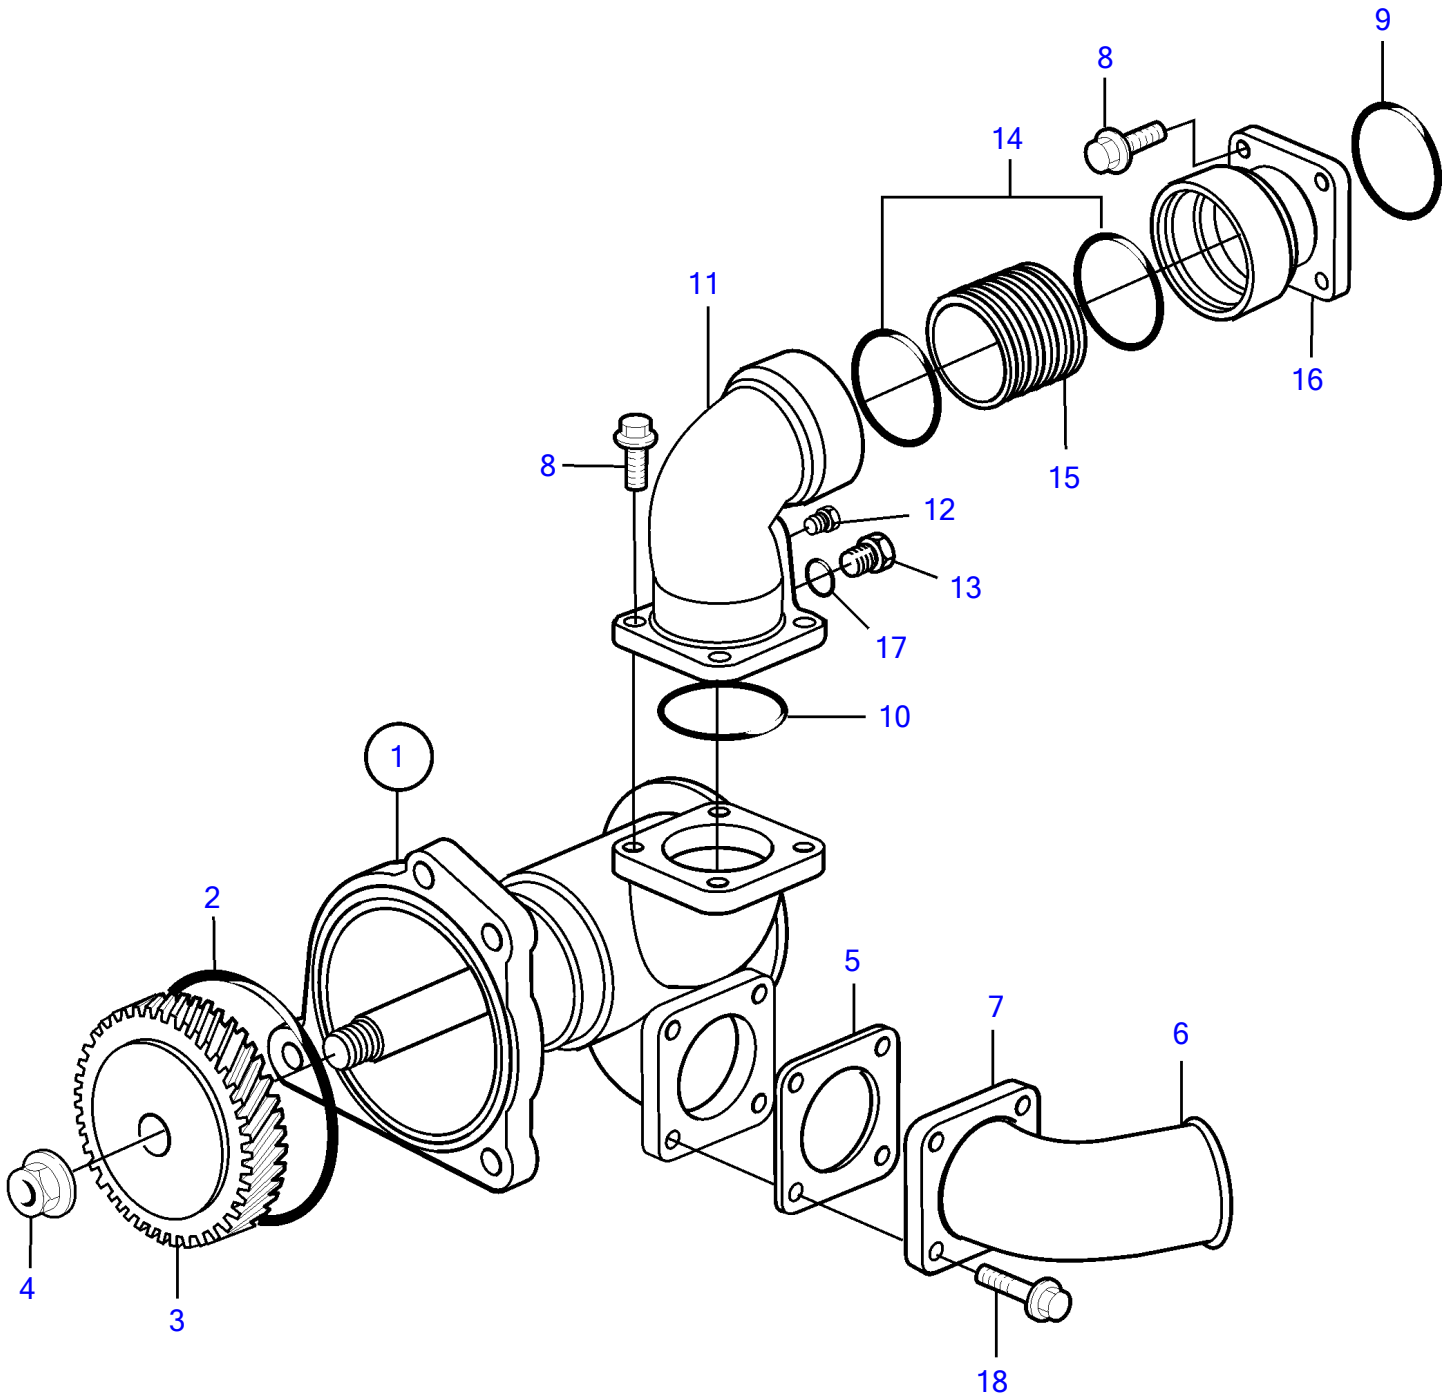

D12D-A MG

19141

## D12D-A MG

REF	PART NO.	QTY	DESCRIPTION	SEE SEC.	NOTES
1	3838207	1	Sea water pump		(865295)
			.	4339	
			.		
2	949736	1	O-ring		
3	865931	1	Gear		
4	955786	1	Hexagon nut		
5	862583	1	Gasket		
6	3828559	1	Hose attachment		70°
	842868	1	Hose attachment		90°
7	842867	1	Flange		
8	946173	8	Flange screw		
9	925072	1	O-ring		
10	925073	1	O-ring		
11	3832782	1	Pipe connection		
12	981749	1	Plug		
13	982293	1	Plug		
14	863209	2	Sealing ring		
15	866610	1	Sleeve		
16	866612	1	Pipe connection		
17	11998	1	Gasket		
18	946441	4	Flange screw		